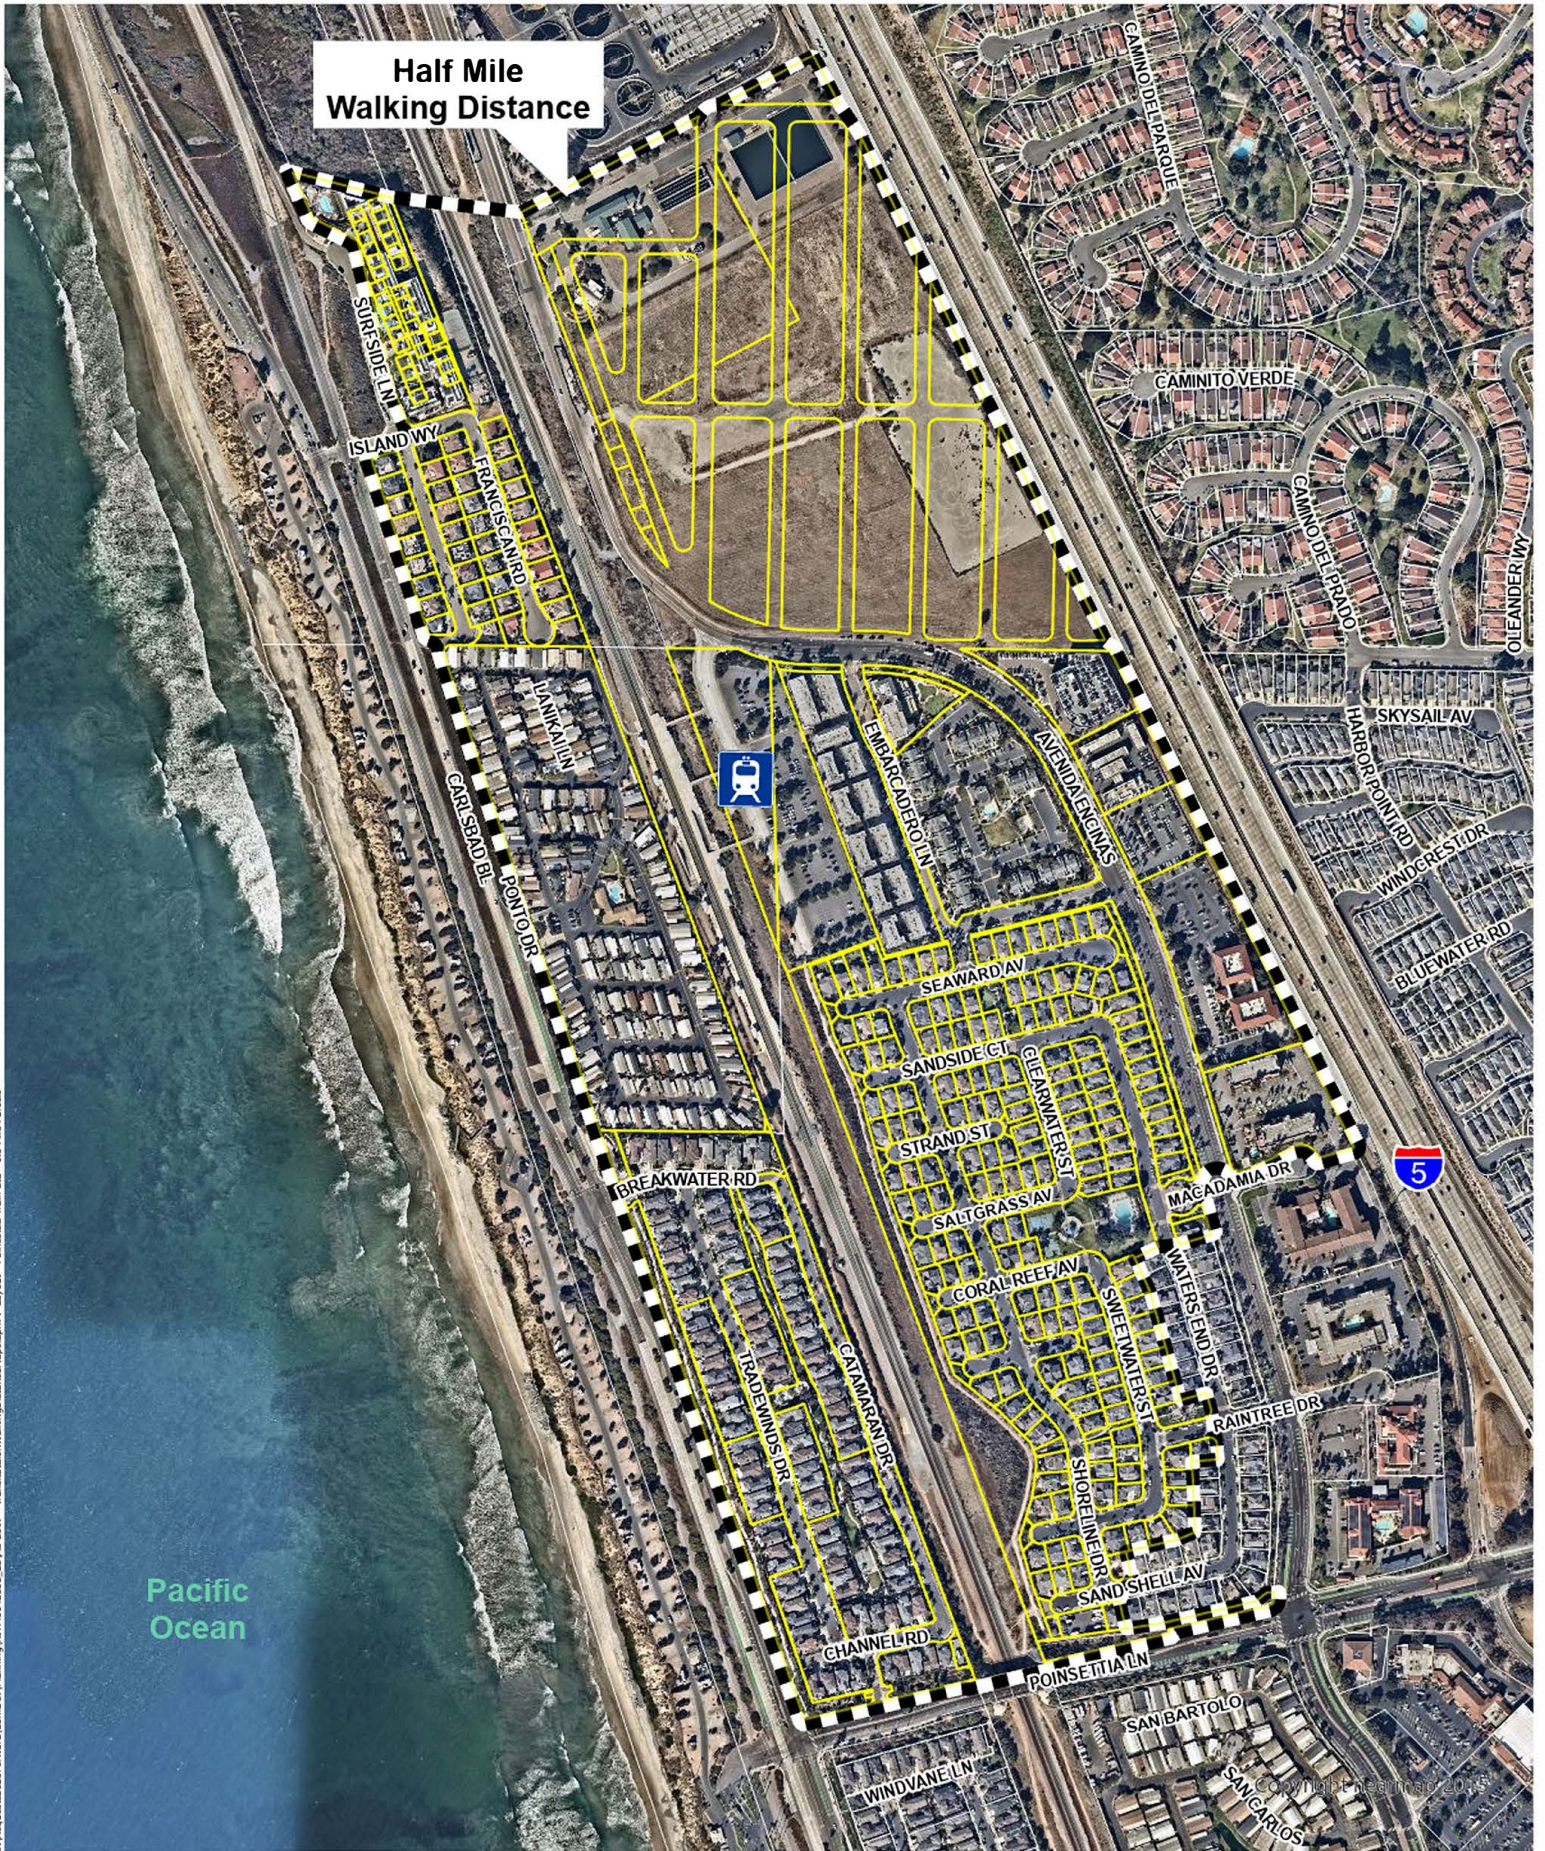

Half Mile
Walking Distance

Pacific
Ocean

Poinsettia Transit Station

All Parcels Within Half Mile Walking Distance